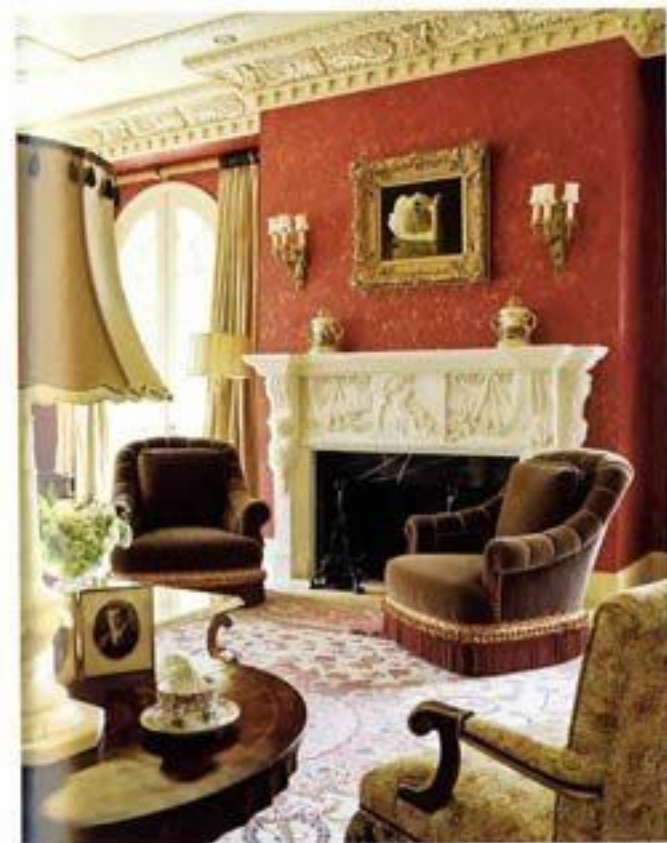

## 100 TOP DESIGNERS

*Architecture • Interior Design • Landscape Design*

Arlene Critzos's recent projects include (clockwise from opposite, top) a porch furnished with an over-scaled marble side table below an antique metal window frame from France; a kitchen highlighted by cherry cabinets, terracotta floor tiles and hand-blown glass pendants; a formal drawing room with elaborate plaster molding details and faux-finished walls and ceiling; a private library with marquetry inlay on the bookshelves and an original Dutch tapestry depicting King Charles I; and a two-story great room with a monumental stone and terracotta mantel and surround displaying a lion crest from Soissons, France.