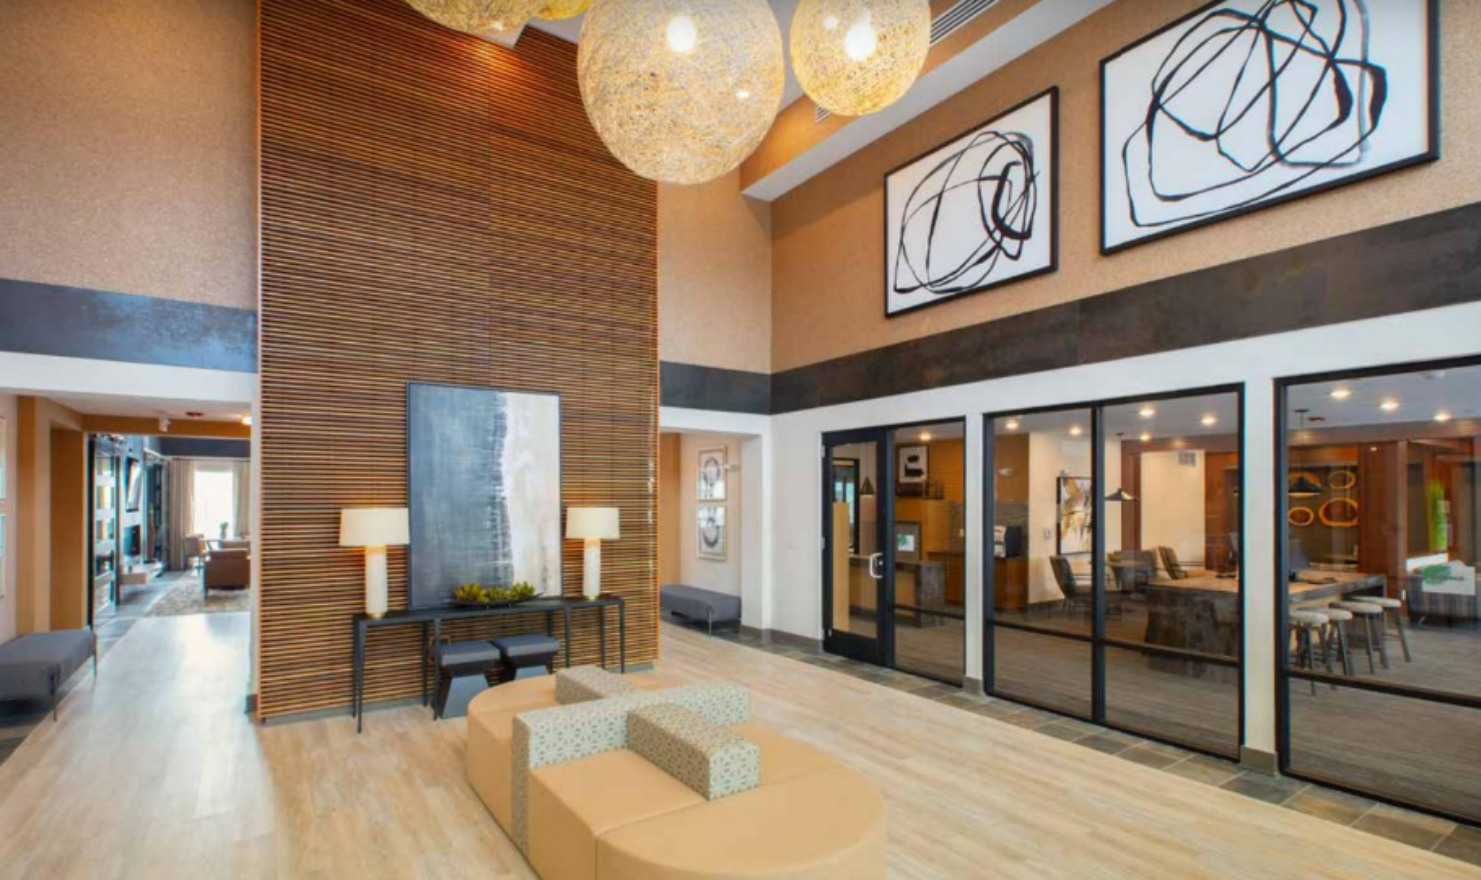

GRAND PRIZE

INTERIOR DESIGN, COMMERCIAL PROJECT

INTERIOR CONCEPTS, INC.

interiorconceptsinc.com

ORGANIC HIGH STYLE

The design aesthetic of Beachtree's shared spaces matches the appeal of the modern amenities they provide—from the cozy pub to the Wi-Fi lounge. Best described as organic high style, the interior design presents a tasteful blend of minimalism (think clean lines) with warm, relaxing touches. The casual-contemporary look features textured wood finishes and a palette of soft greys, rich caramels, and subtle blues. The varying textural quality and color contrasts of the fabrics keep the design current and fresh. Overall, the welcoming, relaxing design perfectly suits this Southern Maryland community, known for a quality of life characterized by unsurpassed beauty and amenities.

Prince Frederick Apartments, LLC | BUILDER: Harkins Builders, Inc., harkinsbuilders.com | ARCHITECT: Henneman + Associates, hennemanarchitects.com | PHOTOGRAPHY: Geoffrey Hodgson